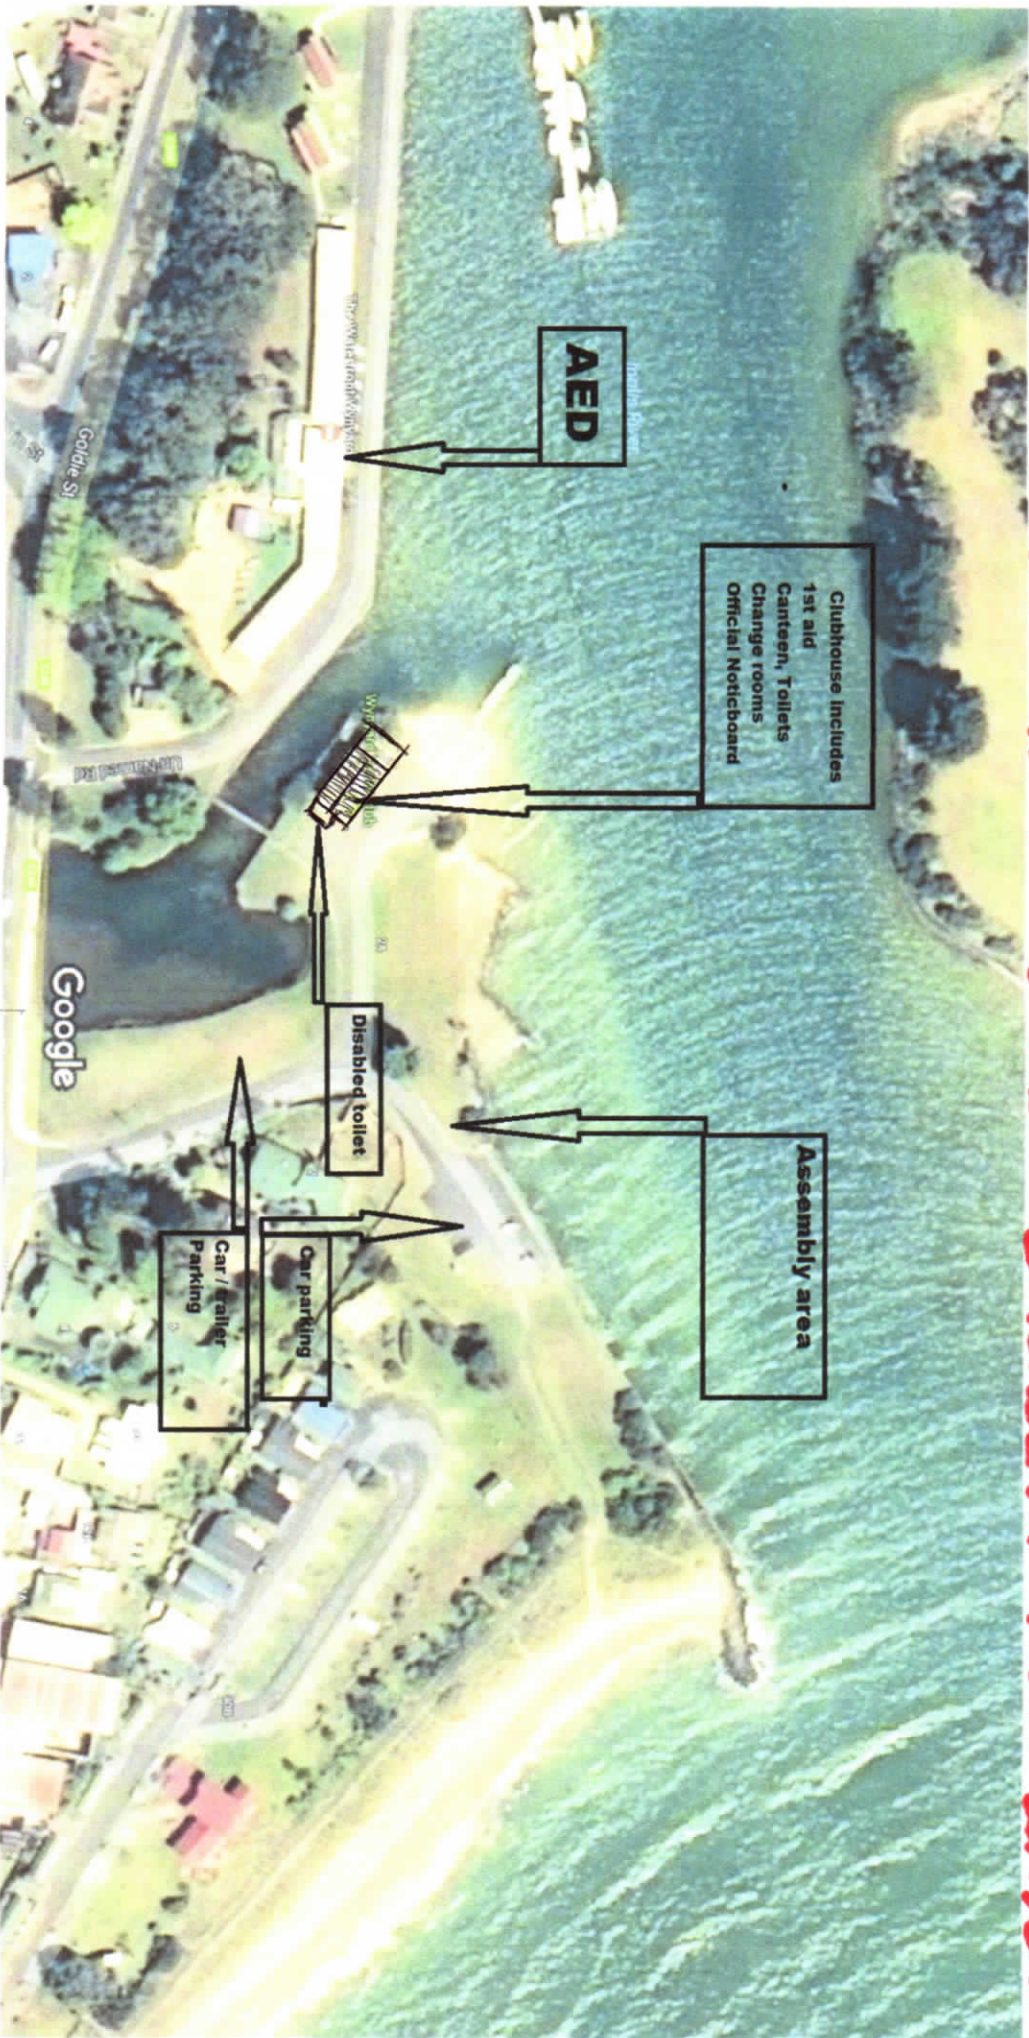

Google Maps

WYNYARD YACHT CLUB EMERGENCY RUN LAYOUT

Imagery ©2017 CNES / Astrium, Map data ©2017 Google 20 m

<https://www.google.com.au/m/apps/@-40.9877654,145.7372777,273m/data=!3m1!1e3>

XFIRE
X1ST AID